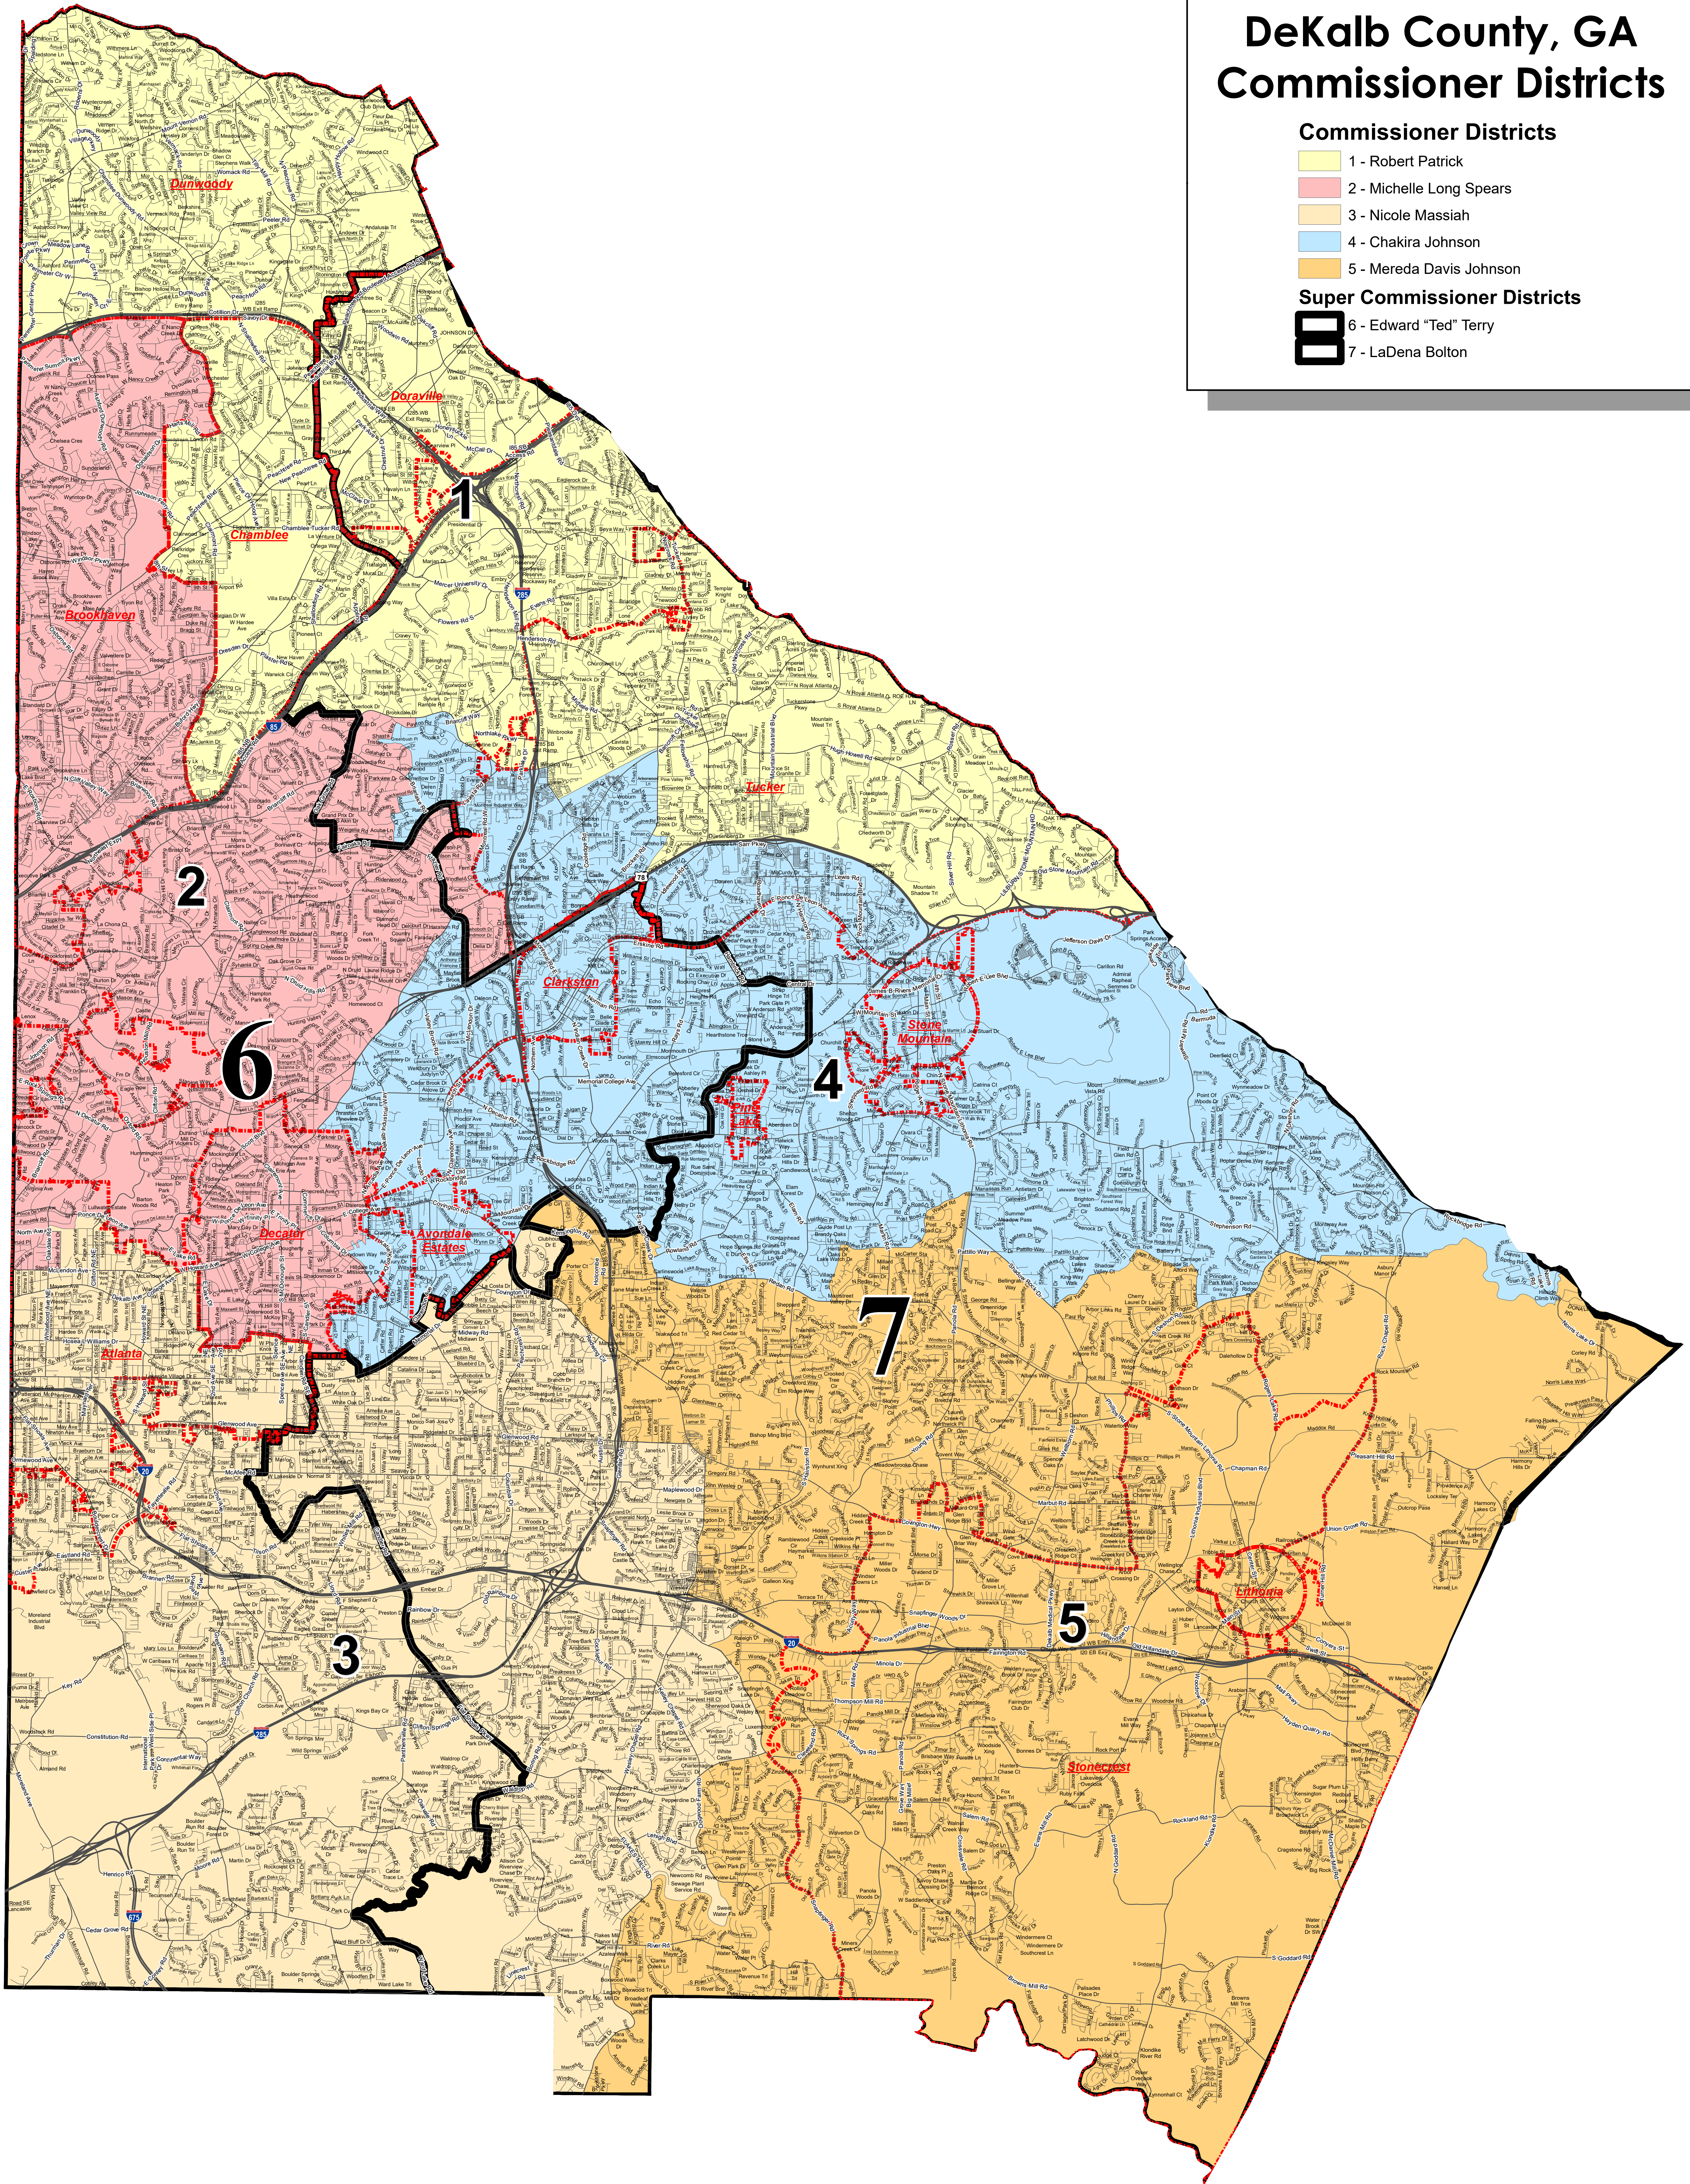

DeKalb County, GA Commissioner Districts

Commissioner Districts

- 1 - Robert Patrick
- 2 - Michelle Long Spears
- 3 - Nicole Massiah
- 4 - Chakira Johnson
- 5 - Mereda Davis Johnson

Super Commissioner Districts

- 6 - Edward "Ted" Terry
- 7 - LaDena Bolton

DeKalb County, GA
Geographic Information Systems Department